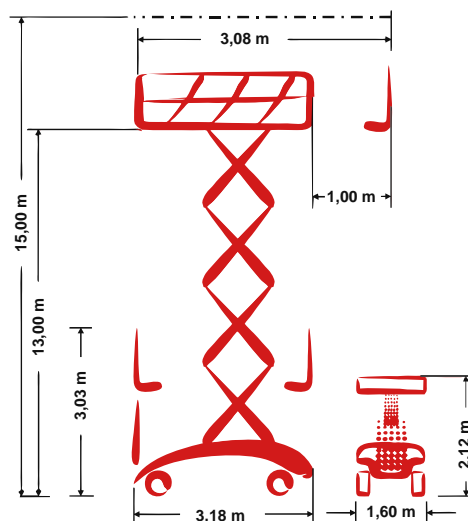

Product diagram

We reserve the right to make technical changes / improvements.

Platformers Business

PB Liftechnik GmbH | Gewerbegebiet Gassenäcker | 89429 Oberbechingen

Telefon: +49 (0) 90 77 - 95 00 - 0 | Telefax: +49 (0) 90 77 - 95 00 - 40

E-Mail: info@pbgmbh.de | Website: www.pbgmbh.de